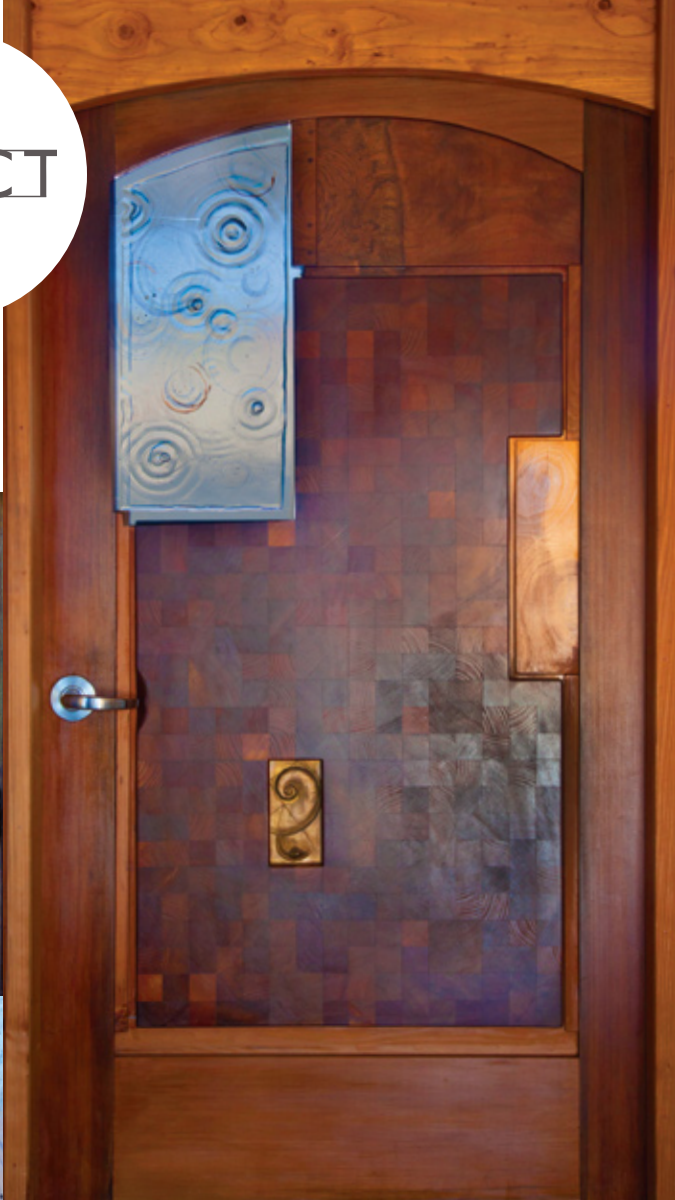

ARTSTRUCT

CREATIVE ENTRANCES

ART DOORS • FINE WOODWORK

INSPIRED ENTRANCES CONTRIBUTE TO CREATIVE ARCHITECTURAL STRUCTURES

**Yorgen Quent Kvinsland**, Principal Artist for **ARTSTRUCT**, formed the company with the mission of creating high quality, intriguing entrances of artistically-based functional design.

Kvinsland's belief is that an entrance is a blank canvas for creative expression and personal enrichment. An **ARTSTRUCT** door reflects the owner's personality and individualism while creating a lasting impression for the visitor.

An identifying signature developed by **ARTSTRUCT** is a wooden end-grain pattern, where sections of the end grain texture may be replaced with original artwork either from the **ARTSTRUCT** collection or introduced by the client.